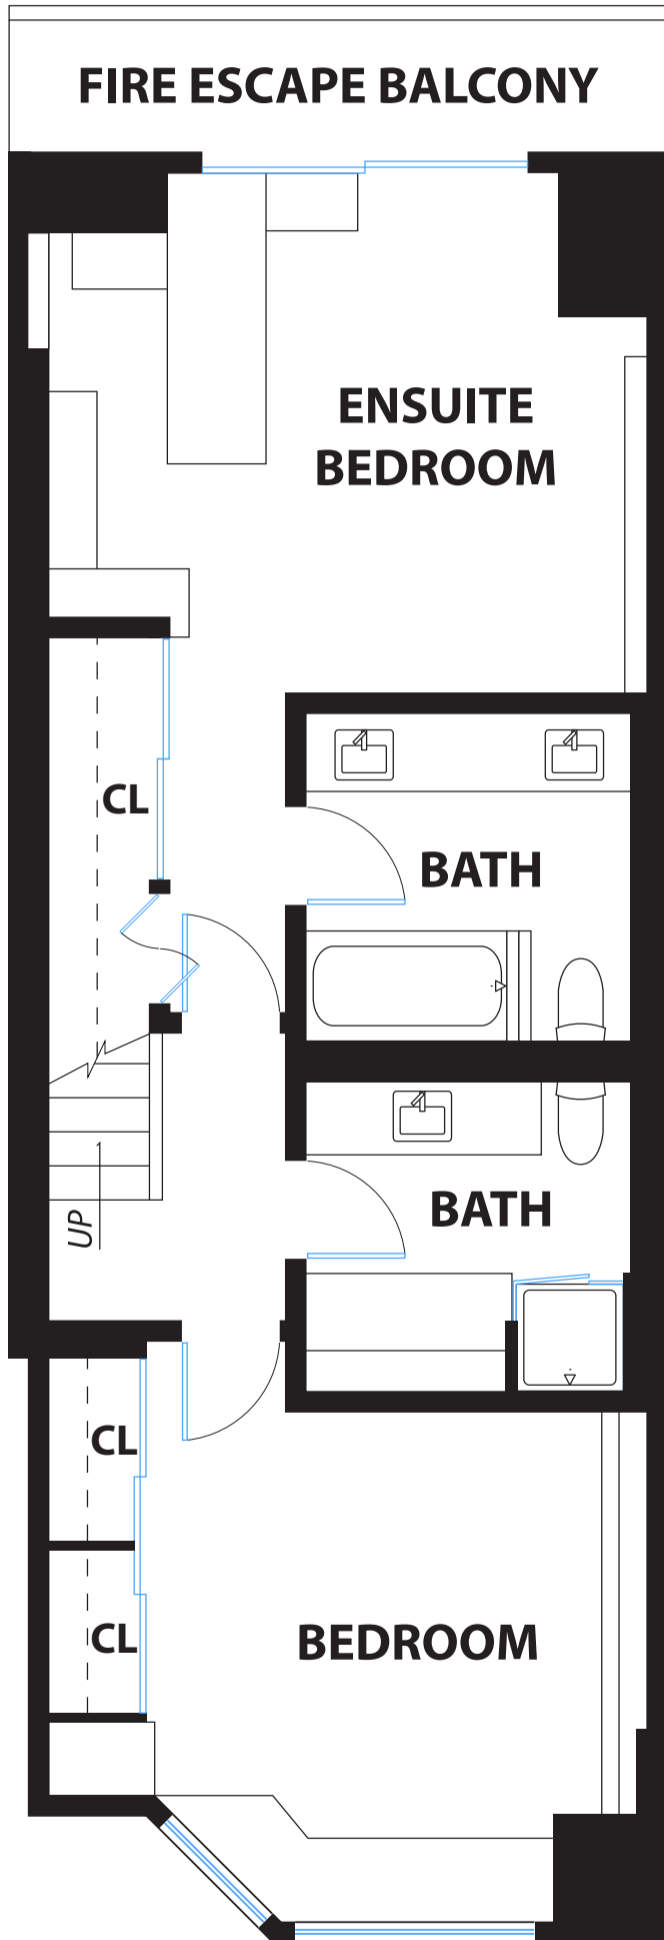

601 VAN NESS AVENUE #51

SAN FRANCISCO

LOWER LEVEL

MAIN LEVEL

DISCLAIMER: RENDERING BY OPEN HOMES PHOTOGRAPHY. ALL MEASUREMENTS ARE APPROXIMATE AND MAY NOT BE EXACT.
DO NOT RELY ON THE ACCURACY OF THIS FLOOR PLAN WHEN DETERMINING THE PRICE OF A PROPERTY OR MAKING DECISIONS
REGARDING BUYING OR SELLING OF PROPERTIES WITHOUT INDEPENDENT VERIFICATION.