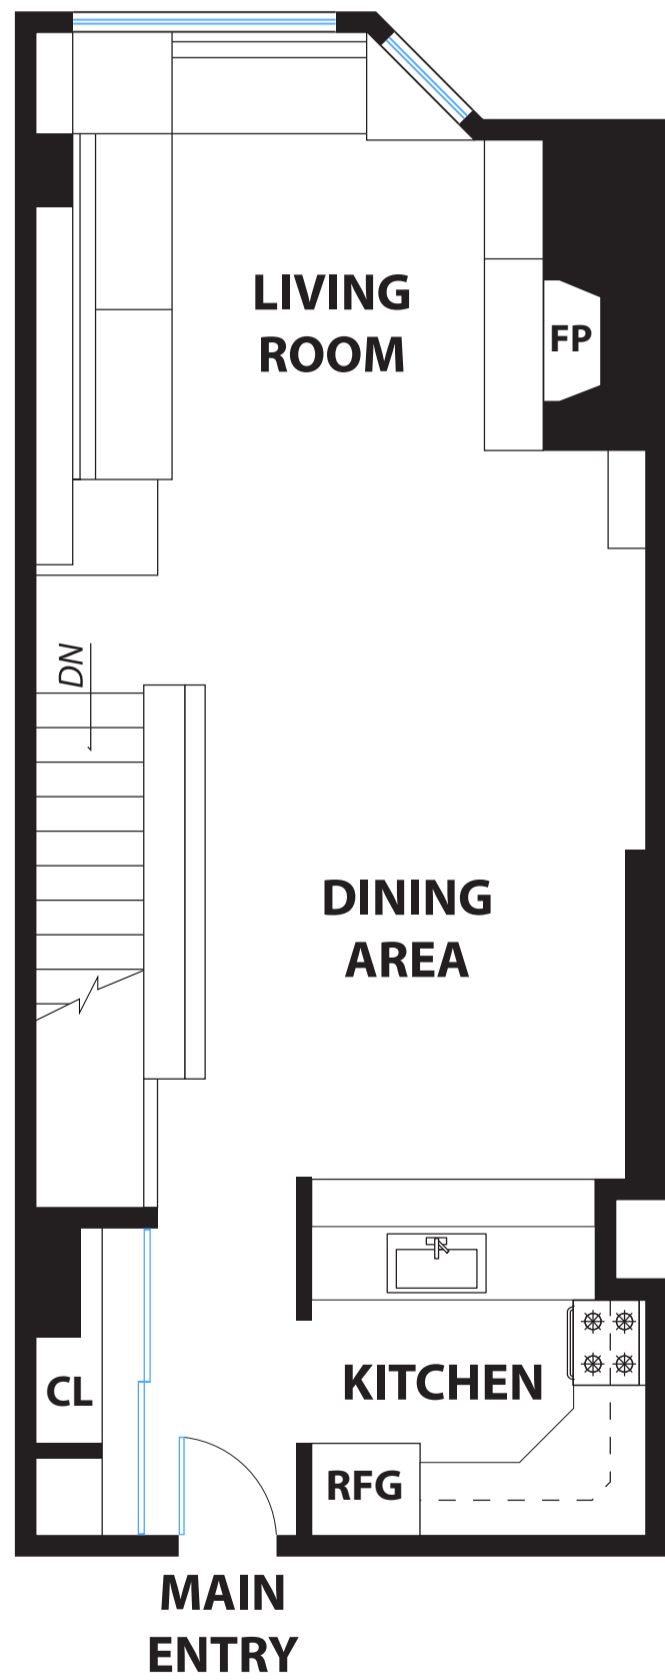

601 VAN NESS AVENUE #51

SAN FRANCISCO

LOWER LEVEL

MAIN LEVEL

DISCLAIMER: RENDERING BY OPEN HOMES PHOTOGRAPHY. ALL MEASUREMENTS ARE APPROXIMATE AND MAY NOT BE EXACT.
DO NOT RELY ON THE ACCURACY OF THIS FLOOR PLAN WHEN DETERMINING THE PRICE OF A PROPERTY OR MAKING DECISIONS
REGARDING BUYING OR SELLING OF PROPERTIES WITHOUT INDEPENDENT VERIFICATION.